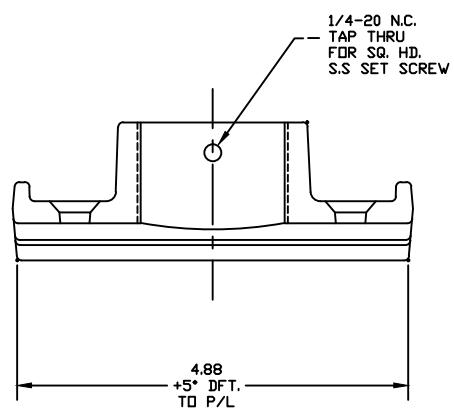

DETAIL
2X SCALE

UNIVERSAL THREADED HUB PLATE

MATERIAL: 356 T6 ALUMINUM
STAINLESS STEEL WHEELABRATED

JOB# 9304

AKRON FOUNDRY COMPANY		
UNIVERSAL THREADED		
HUB PLATE		
10-7-09		1000 - 9
FULL	L. YERGIN	