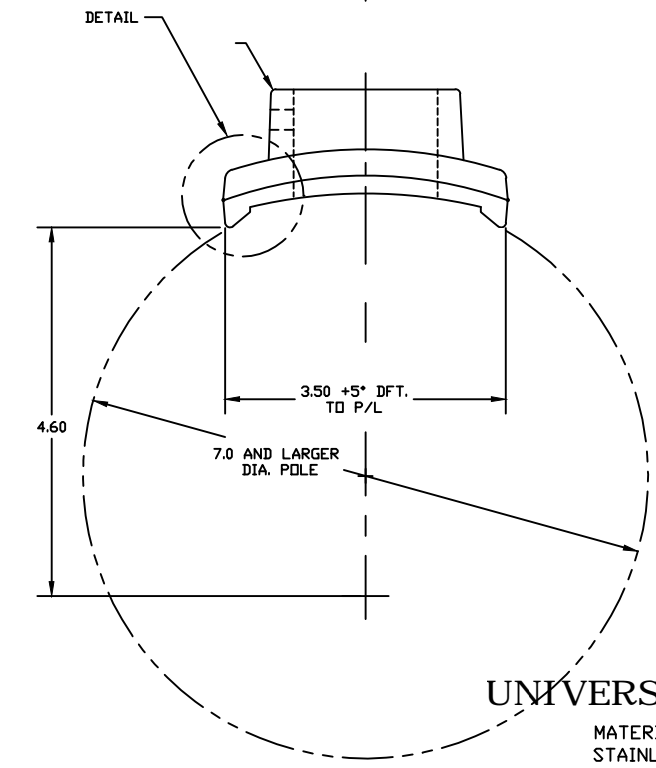

DETAIL
2X SCALE

UNIVERSAL THREADED HUB PLATE

MATERIAL: 356 T6 ALUMINUM
STAINLESS STEEL WHEELABRATED

JOB# 9304

AKRON FOUNDRY COMPANY		
UNIVERSAL THREADED		
HUB PLATE		
10-7-09		1000 - 9
FULL	L. YERGIN	