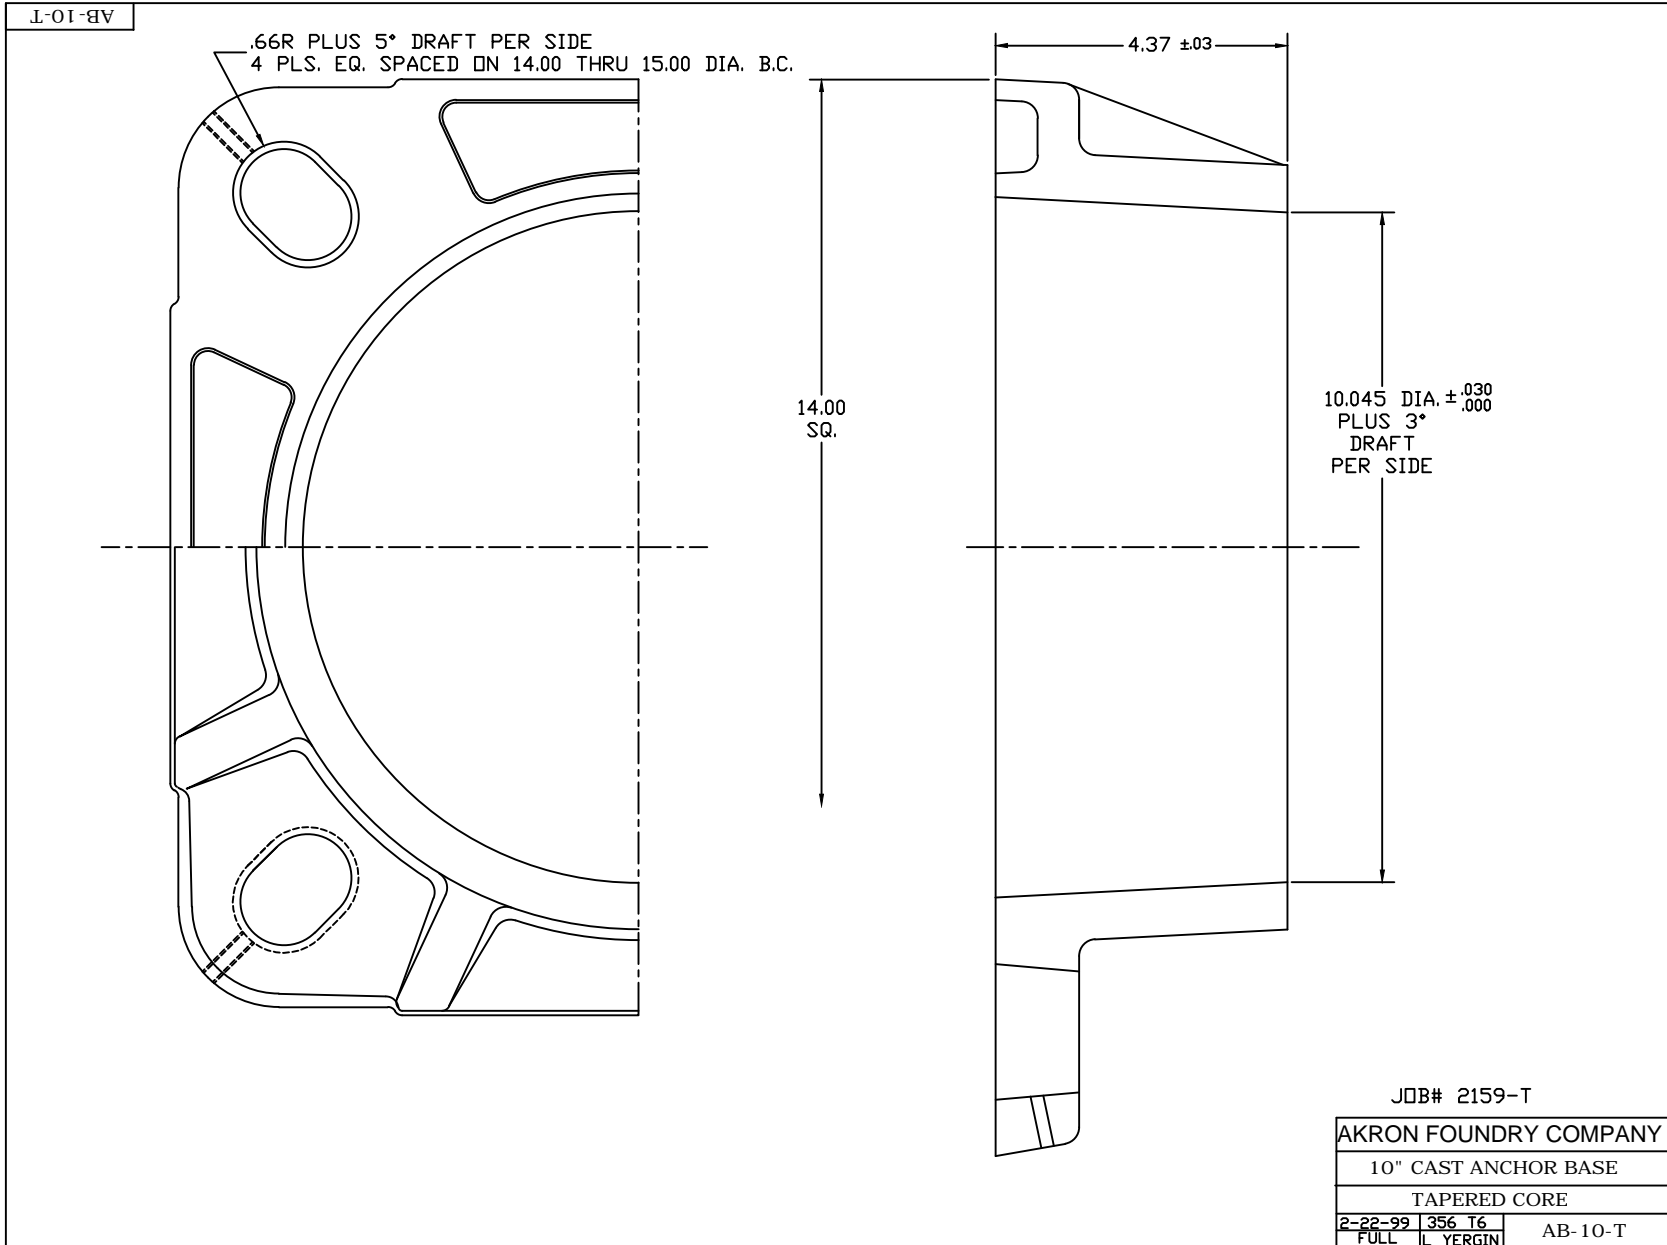

VERIFIED 3-29-03

RECOMMENDED BOLT - 1/4-20 N.C. X 5/8 LG. STAINLESS STEEL PLAIN HEX WASHER HEAD TYPE