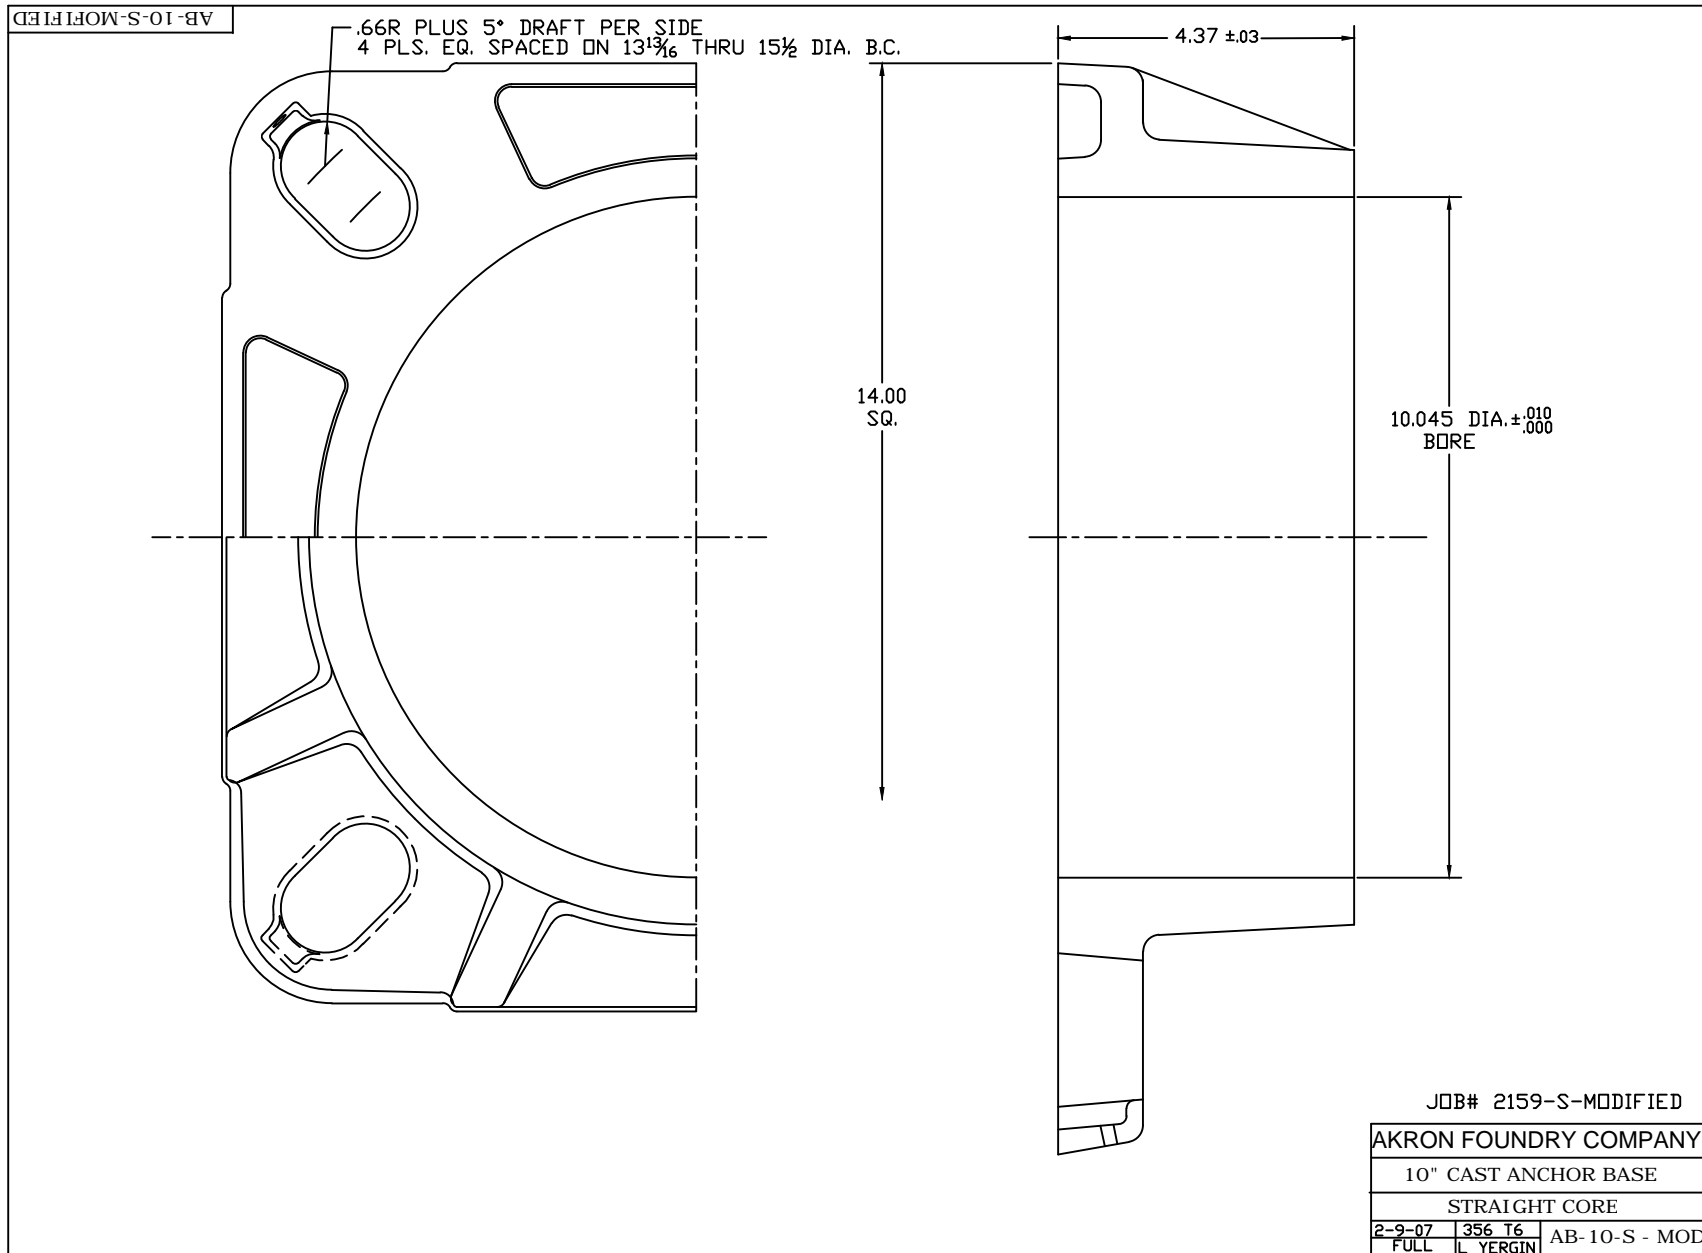

MODIFIED

PAGE 23E

RECOMMENDED BOLT - 1/4-20 N.C. X 5/8 LG. STAINLESS STEEL PLAIN HEX WASHER HEAD TYPE