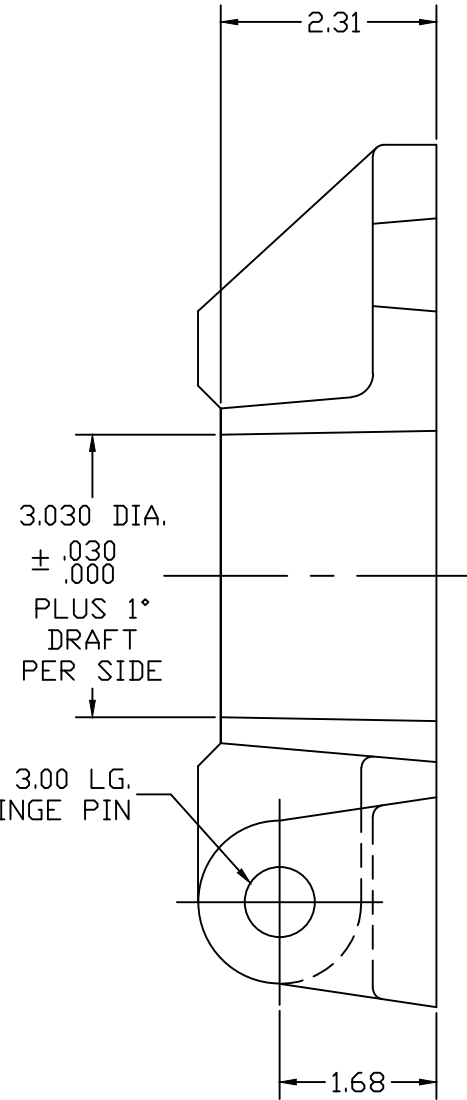

395-RD-BASE

.88 DIA. CORE 4 PLS.
EQ. SPACED ON
7.00 DIA. B.C.

JOB# 2290-HB

AKRON FOUNDRY COMPANY		
395-RD-HB BASE		
6-1-95	ND SCALE	L YERGIN
		395-RD BASE