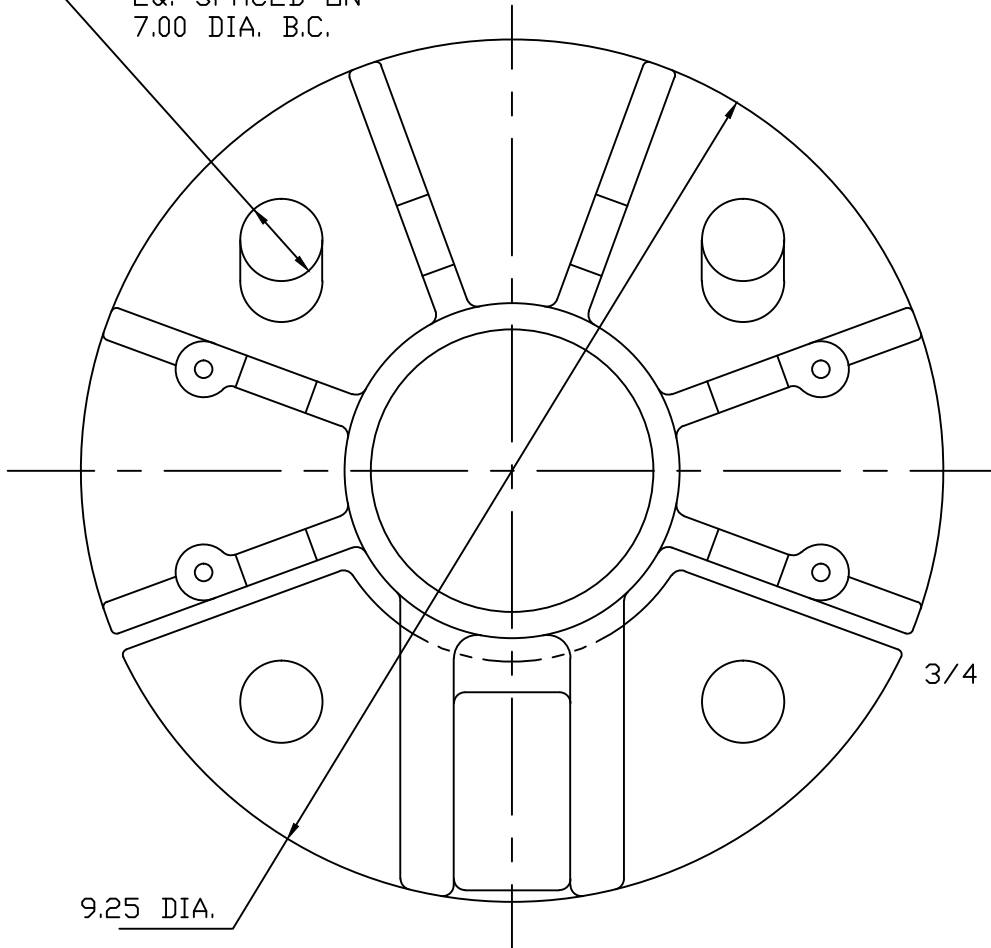

395-RD-BASE

.88 DIA. CORE 4 PLS.
EQ. SPACED ON
7.00 DIA. B.C.

JOB# 2290-HB

AKRON FOUNDRY COMPANY		
395-RD-HB BASE		
6-1-95	ND SCALE	L YERGIN
		395-RD BASE