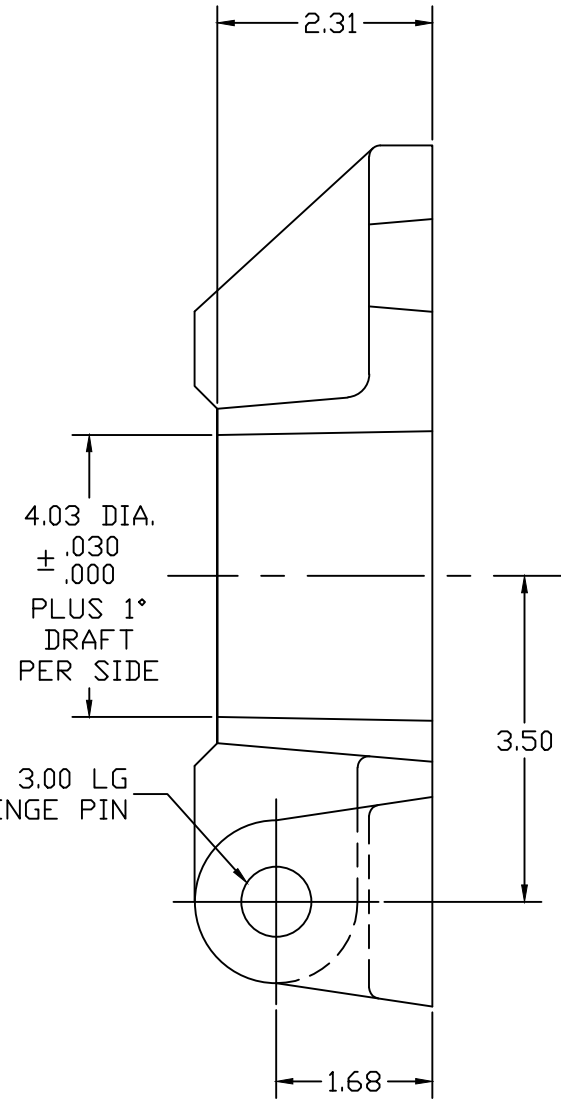

495-RD-BASE

.88 DIA. CORE 4 PLS.  
EQ. SPACED ON  
7.00 DIA. B.C.

JOB# 2291-HB

AKRON FOUNDRY COMPANY

495-RD-HB BASE

6-1-95

NO SCALE

L YERGIN

495-RD BASE

PAGE 32C