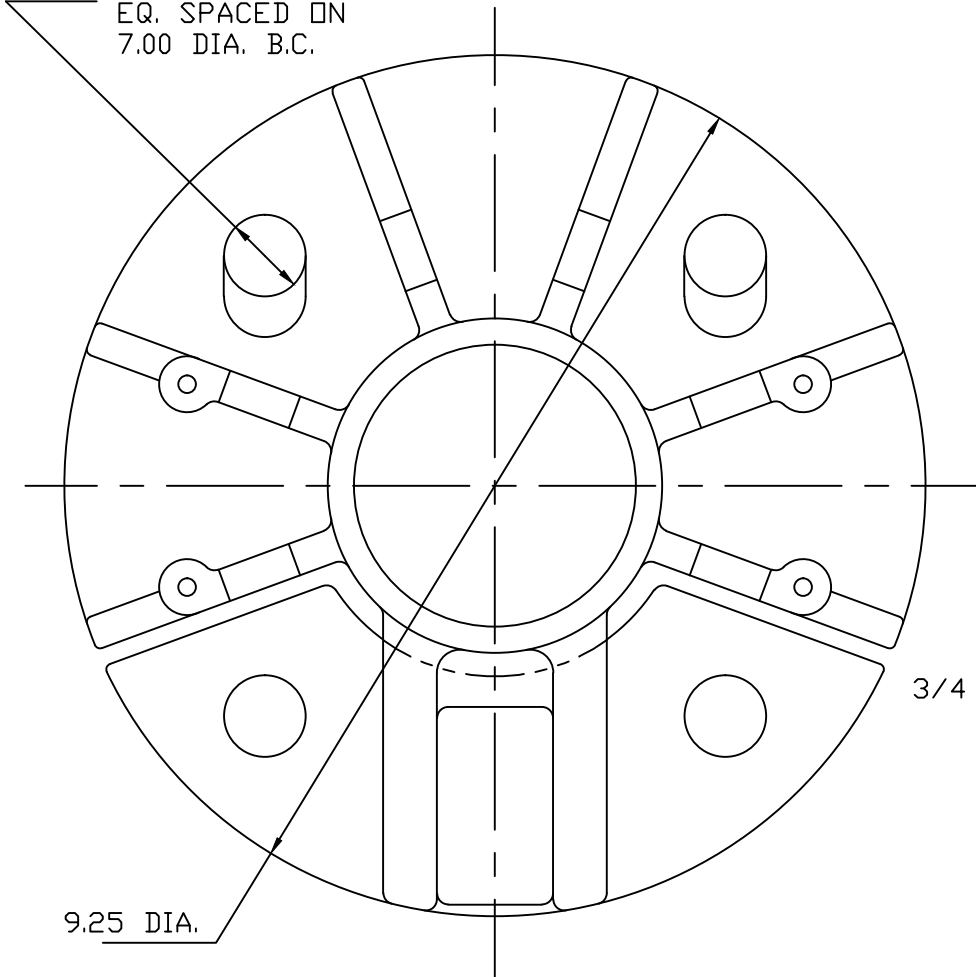

495-RD-BASE

.88 DIA. CORE 4 PLS.  
EQ. SPACED ON  
7.00 DIA. B.C.

JOB# 2291-HB

AKRON FOUNDRY COMPANY

495-RD-HB BASE

6-1-95

NO SCALE

L YERGIN

495-RD BASE

PAGE 32C