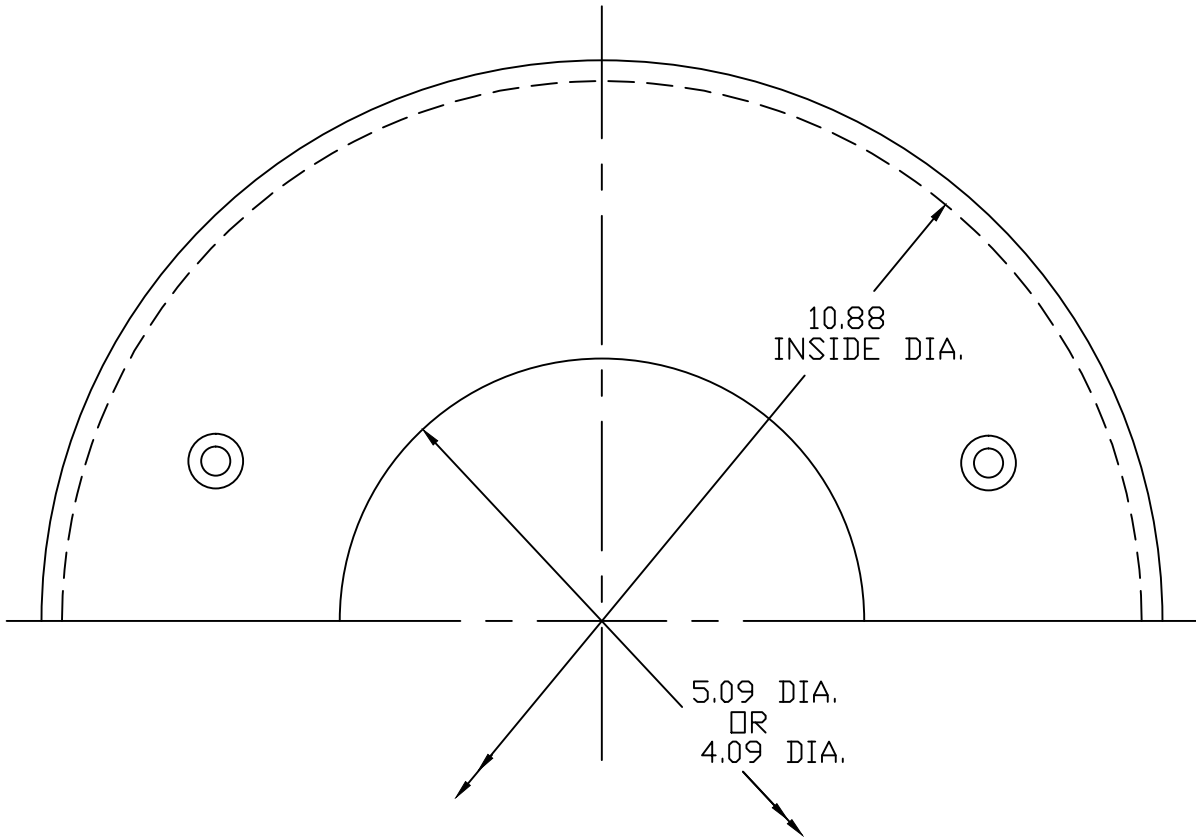

595-RD. - COVER W/4" HOLE

595-RD. - COVER

JOB# 2292-C

AKRON FOUNDRY COMPANY

5" ROUND HALF COVER

PERMANENT MOLD CASTING

2-10-05

FULL