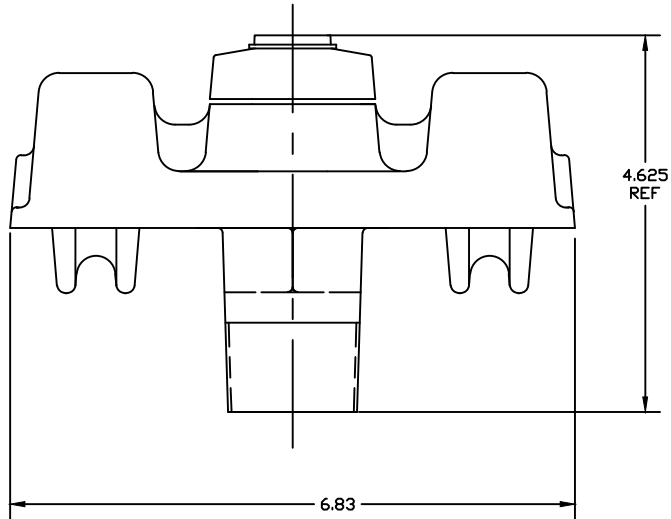

JOB# 8952

AKRON FOUNDRY COMPANY	
SCALE: FULL	PART # 999-2 X 1/2-13
DATE: 9/9/99	999-2 X 5/8-11
DOUBLE TRUCK ASSEMBLY	
JOB#	8952 X 1/2-13
JOB#	8952 X 5/8-11