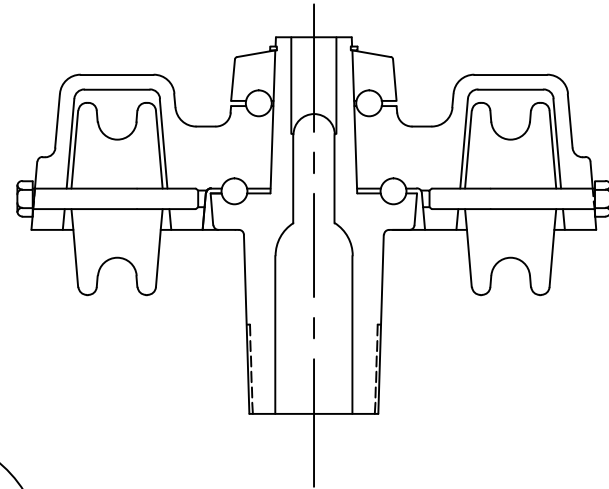

JOB# 8952

AKRON FOUNDRY COMPANY	
SCALE: FULL	PART # 999-2 X 1/2-13
DATE: 9/9/99	999-2 X 5/8-11
DOUBLE TRUCK ASSEMBLY	
JOB#	8952 X 1/2-13
JOB#	8952 X 5/8-11