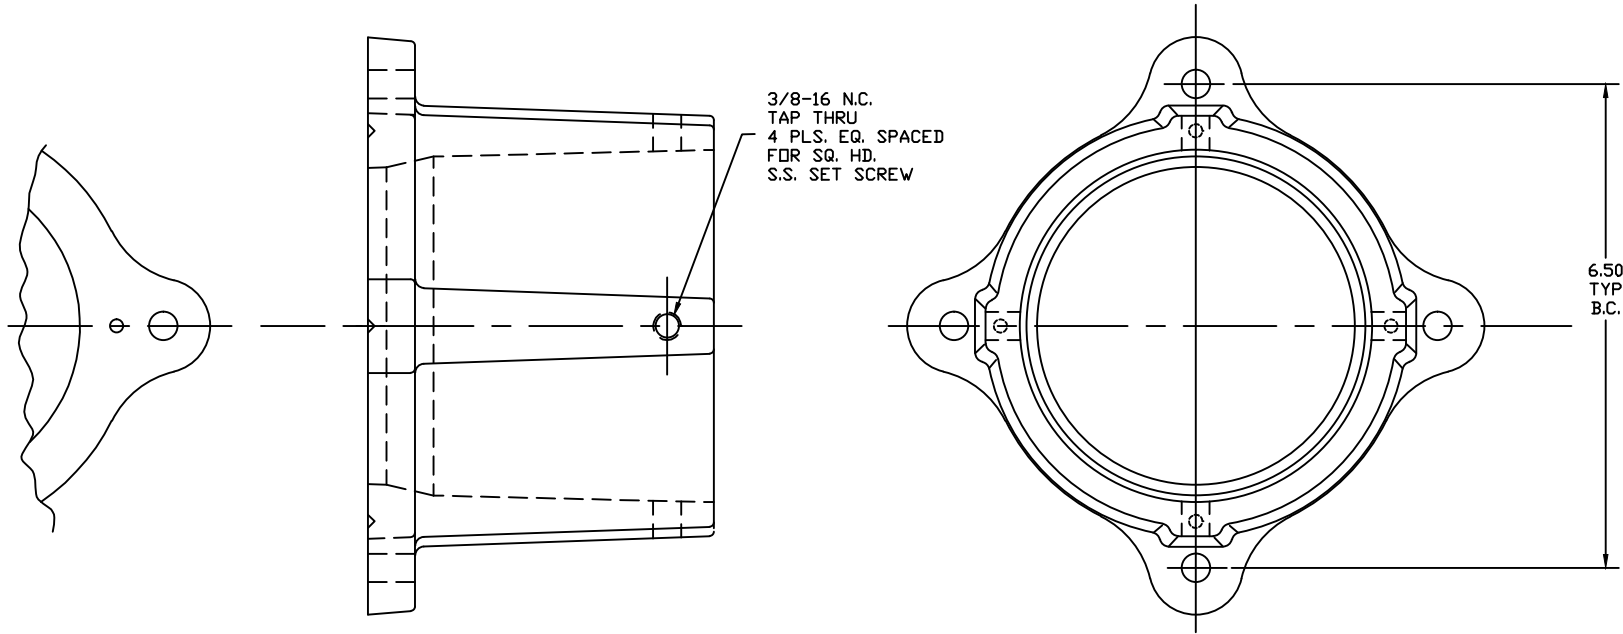

MATERIAL: 356 T6 ALUMINUM ALLOY / STAINLESS STEEL WHEELABRATED

**PEDESTAL ADAPTER - 4"**

PAINT: FEDERAL GLOSS BLACK # 17038  
OR FEDERAL GLOSS YELLOW # 3507

JOB# 9298

AKRON FOUNDRY COMPANY		
PEDESTAL ADAPTER - 4"		
8-13-06	FULL	1000-3
	L. YERGIN	