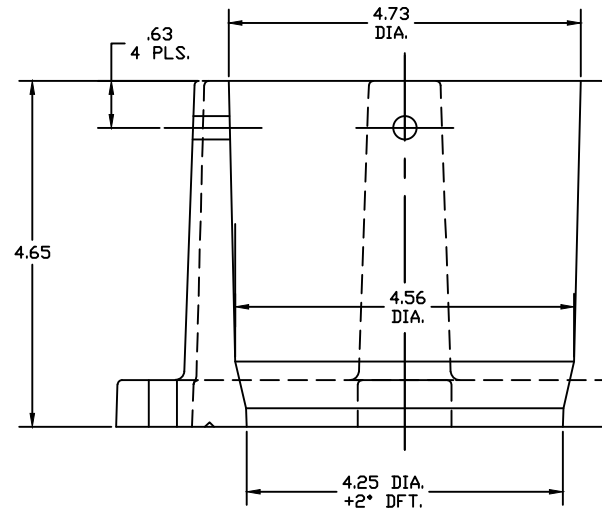

MATERIAL: 356 T6 ALUMINUM ALLOY / STAINLESS STEEL WHEELABRATED

**PEDESTAL ADAPTER - 4"**

PAINT: FEDERAL GLOSS BLACK # 17038  
OR FEDERAL GLOSS YELLOW # 3507

JOB# 9298

AKRON FOUNDRY COMPANY		
PEDESTAL ADAPTER - 4"		
8-13-06	FULL	1000-3
	L. YERGIN	