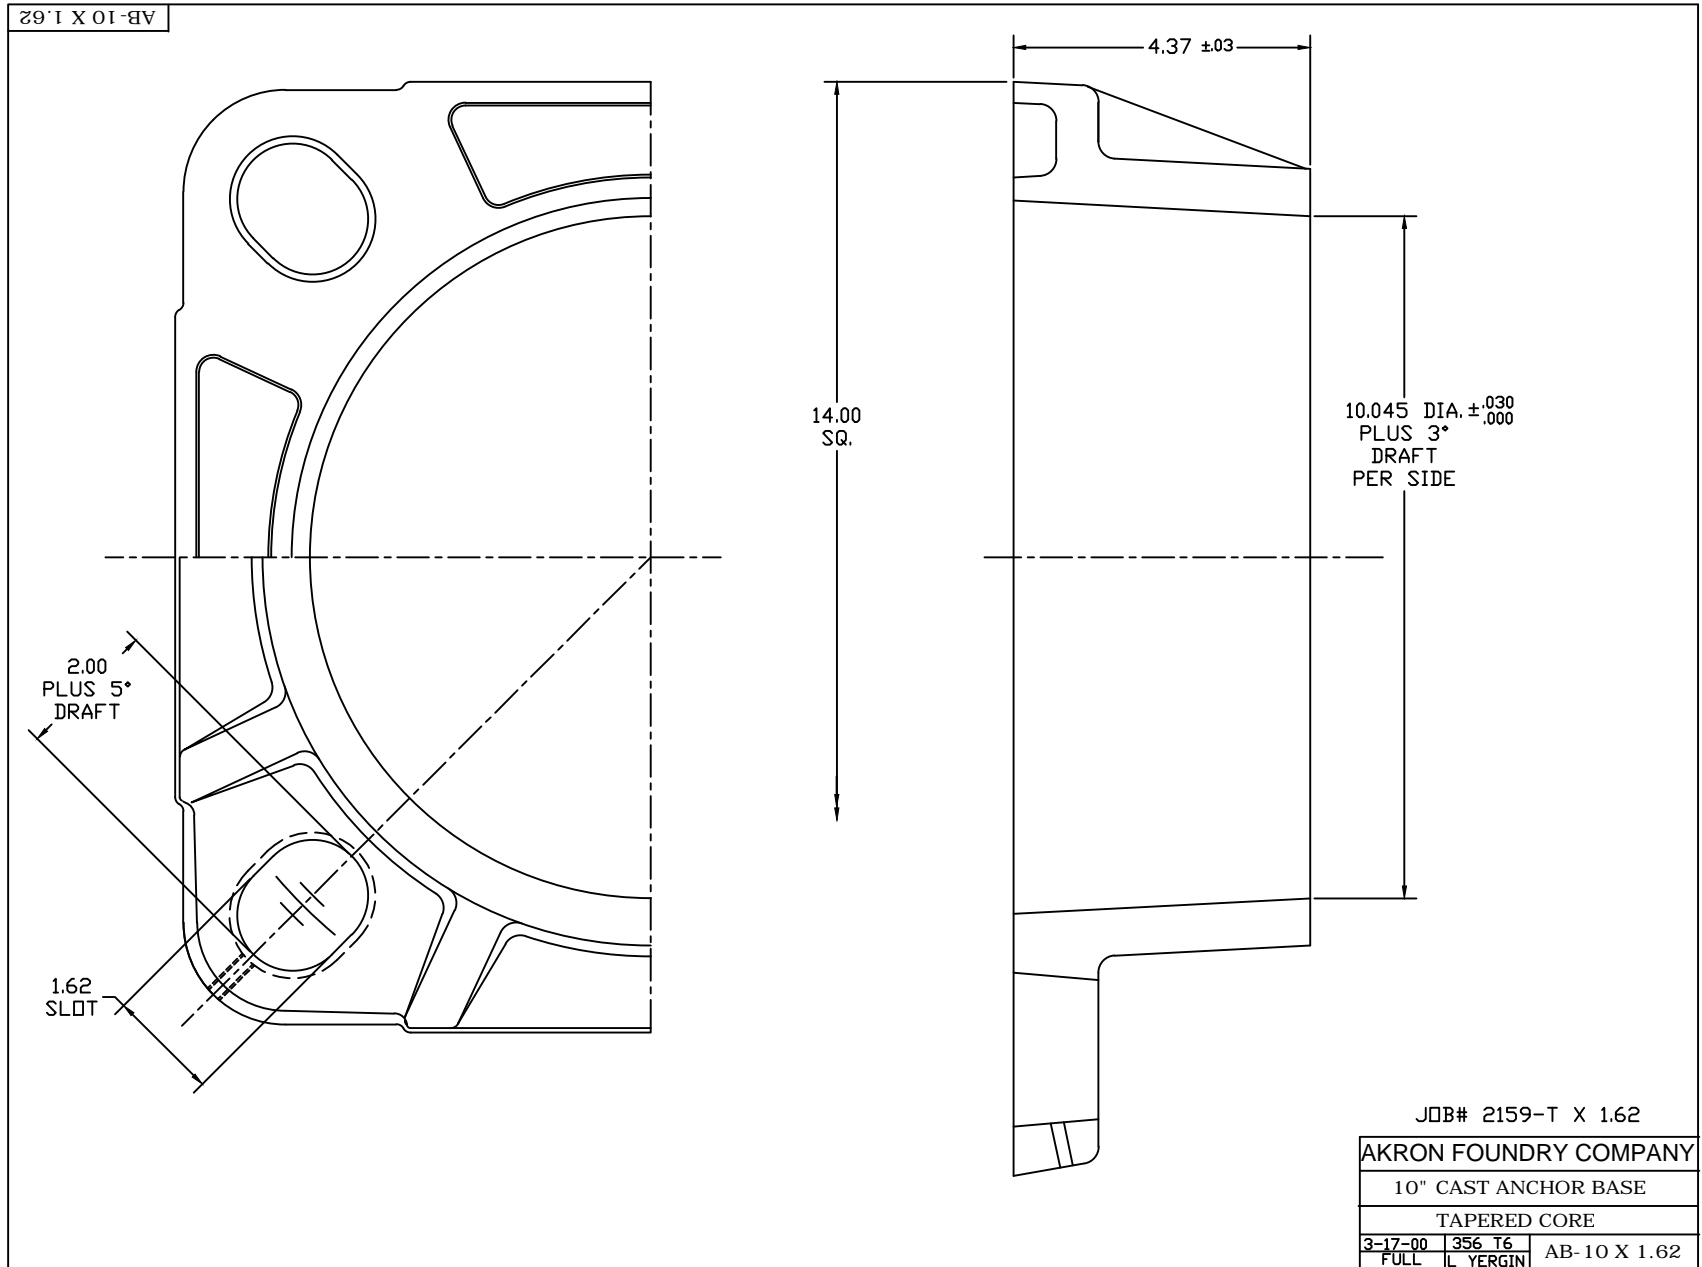

VERIFIED 3-31-03

RECOMMENED BOLT - 1/4-20 N.C. X 5/8 LG. STAINLESS STEEL PLAIN HEX WASHER HEAD TYPE