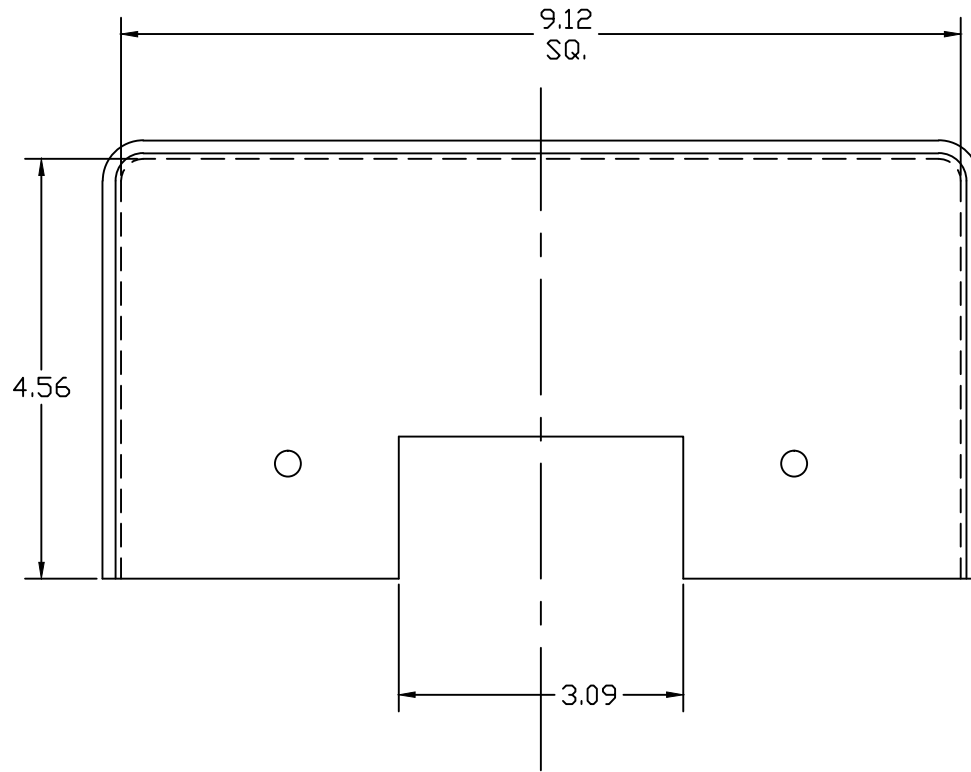

395 SQ. - C

JOB# 2285-C

AKRON FOUNDRY COMPANY

3" SQ. HALF COVER

7-1-94

NO SCALE L YERGIN

395-SQ. - C