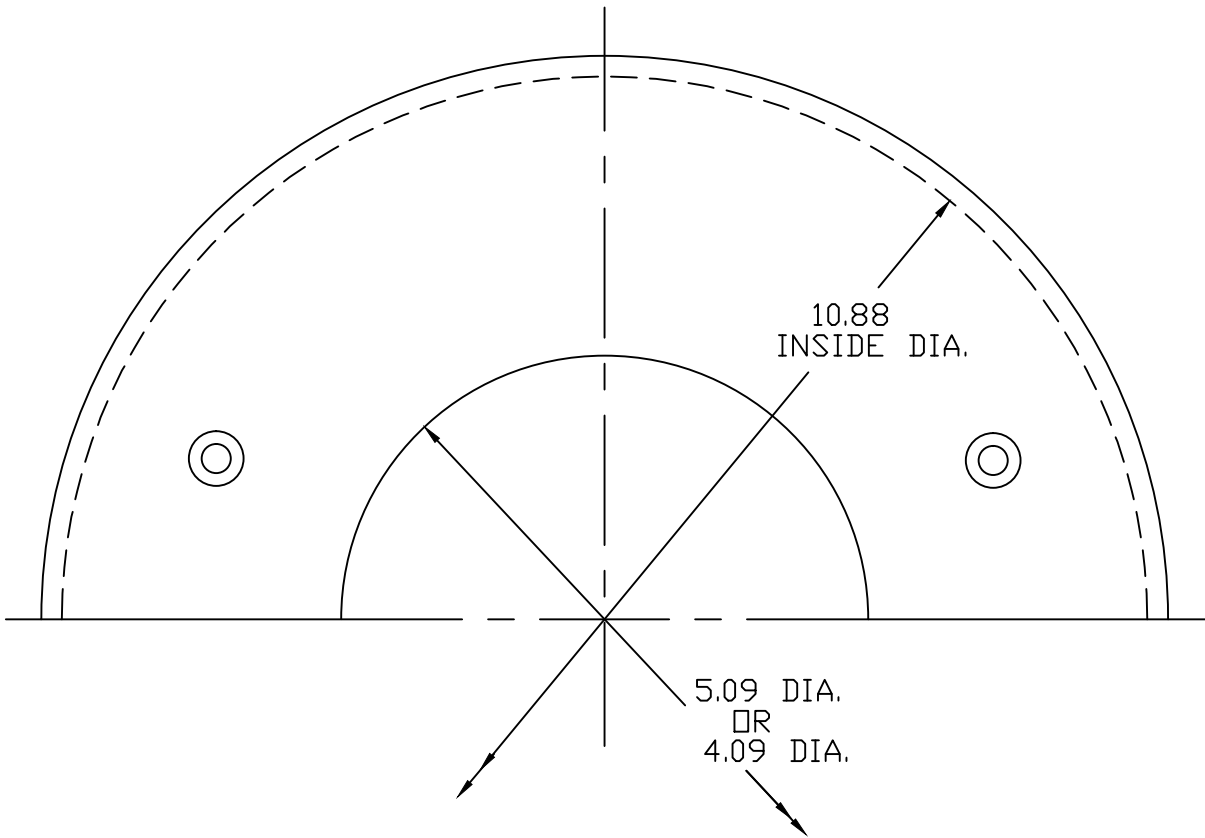

595-RD. - COVER W/4" HOLE

595-RD. - COVER

JOB# 2292-C-RD-4

AKRON FOUNDRY COMPANY

5" ROUND HALF COVER

PERMANENT MOLD CASTING

2-10-05

FULL

L YERGIN

595-RD-C-4