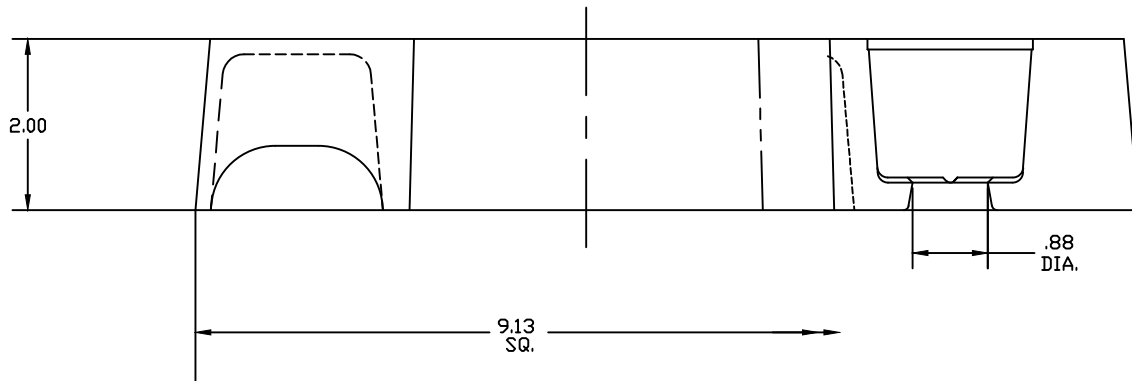

4" SQ. 2728

MACHINE CORNER POCKETS TO ACCEPT P.F.
SIZE "A" VANDAL COVER

4.03 INSIDE SQUARE TO BE DIE TRIMMED

JOB #1043

Akron Foundry Company

4" SQUARE BASE

MATERIAL 356 T6
2/2/01 L. YERGIN

4" SQ-2728