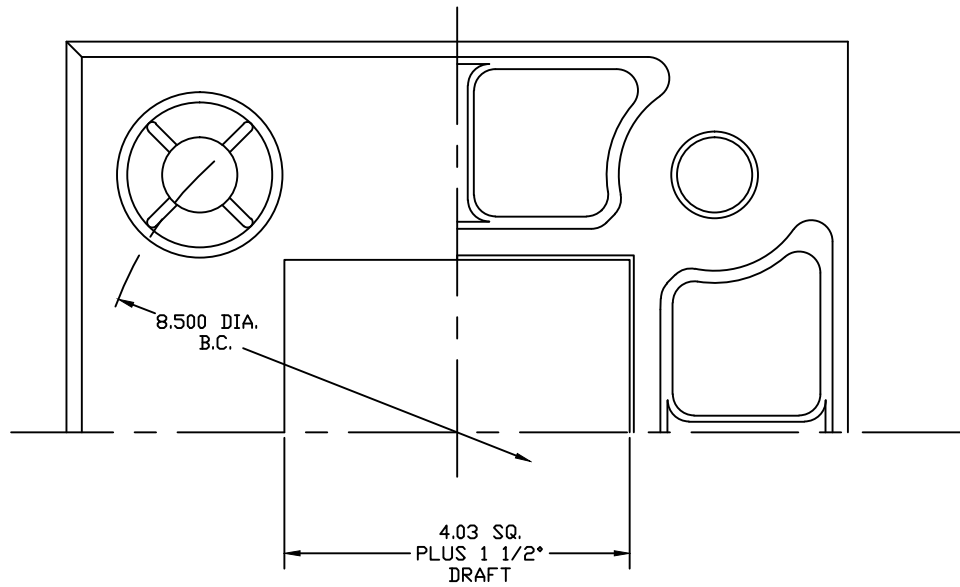

4" SQ. 2728

MACHINE CORNER POCKETS TO ACCEPT P.F.
SIZE "A" VANDAL COVER

4.03 INSIDE SQUARE TO BE DIE TRIMMED

JOB #1043

Akron Foundry Company

4" SQUARE BASE

MATERIAL 356 T6
2/2/01 L. YERGIN

4" SQ-2728