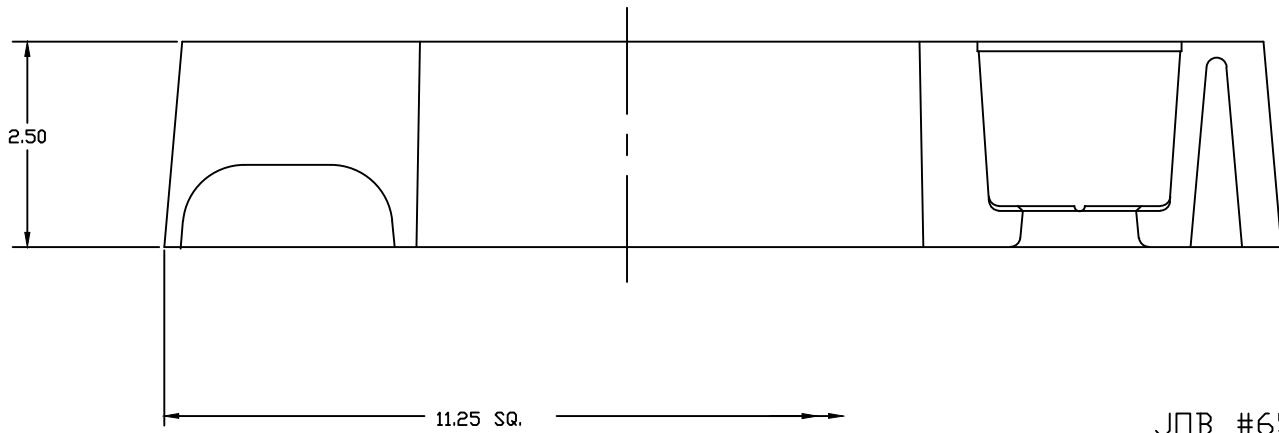

5" SQ.2728-S-RADIUS

MACHINE CORNER POCKETS TO ACCEPT P.F.  
 SIZE "B" VANDAL COVER  
 5.030 INSDE SQUARE TO BE DIE TRIMMED

JOB #6586-RADIUS

AKRON FOUNDRY COMPANY

5" SQUARE BASE SLOTTED-RADIUS

MATERIAL 356 T6

5" SQ-2728-S-RADIUS

L. YERGIN