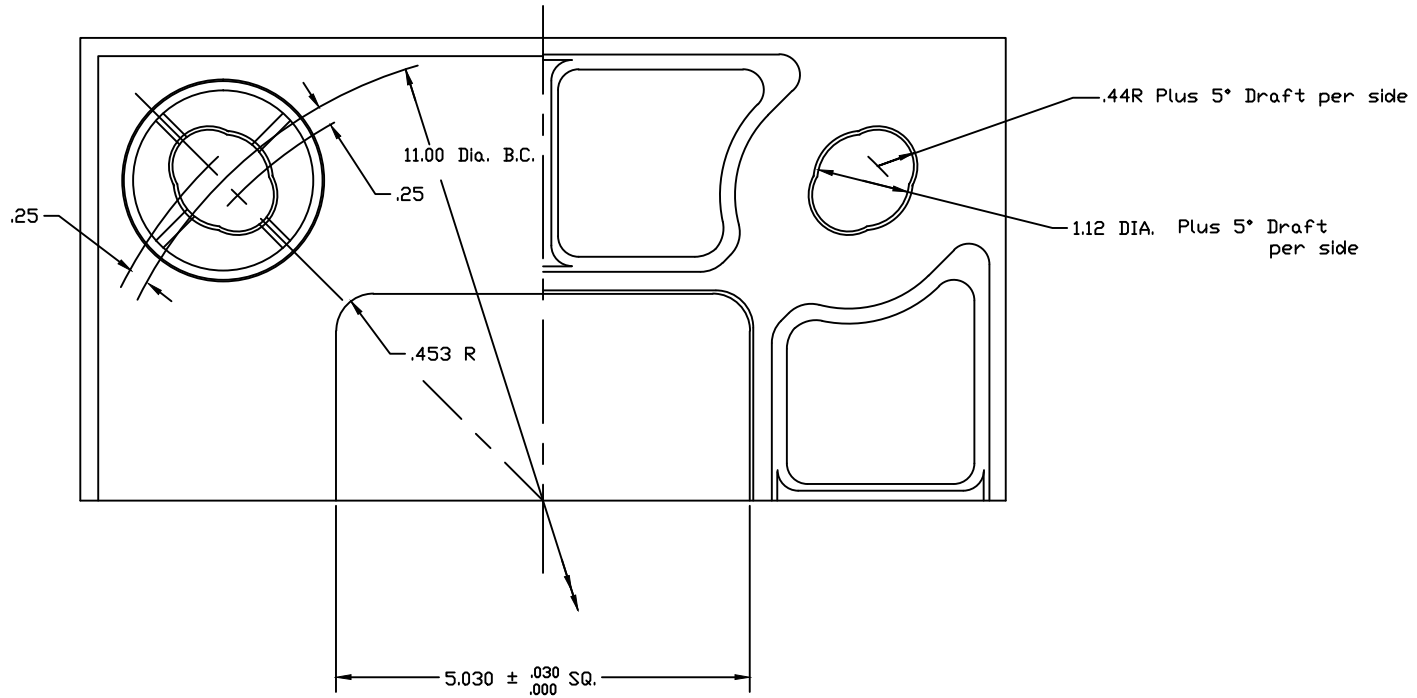

5" SQ.2728-S-RADIUS

MACHINE CORNER POCKETS TO ACCEPT P.F.  
 SIZE "B" VANDAL COVER  
 5.030 INSDE SQUARE TO BE DIE TRIMMED

JOB #6586-RADIUS

AKRON FOUNDRY COMPANY

5" SQUARE BASE SLOTTED-RADIUS

MATERIAL 356 T6

5" SQ-2728-S-RADIUS

L. YERGIN