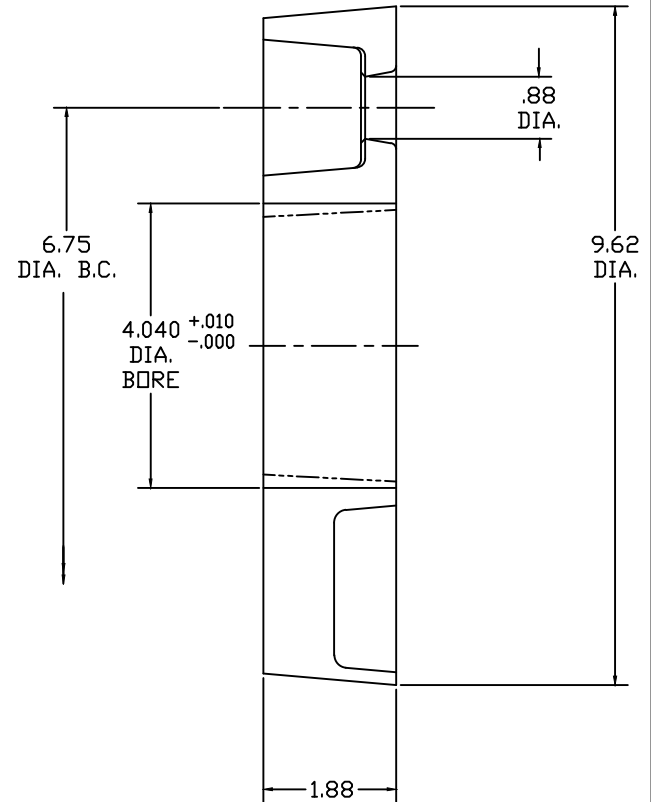

4-2728-R

MACHINE CORNER POCKETS TO ACCEPT  
P.F. SIZE "A" VANDAL COVER

JOB# 7134

AKRON FOUNDRY COMPANY			
4-2728-R ROUND BASE			
6-27-05	356 T6	4-2728-R	A
FULL	L YERGIN		