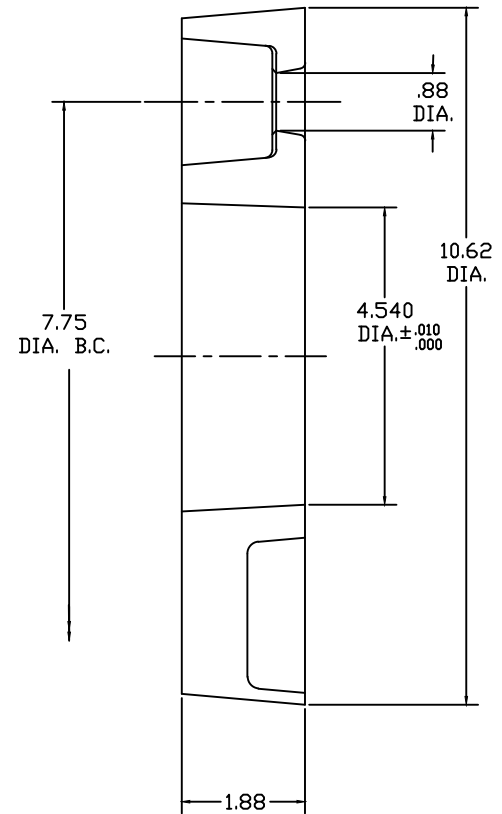

4.5-2728-R

MACHINE CORNER POCKETS TO ACCEPT
P.F. SIZE "A" VANDAL COVER

JOB# 7135

AKRON FOUNDRY COMPANY		
4.5-2728-R ROUND BASE		
4-9-01	356 T6	4.5-2728-R
FULL	L. YERGIN	